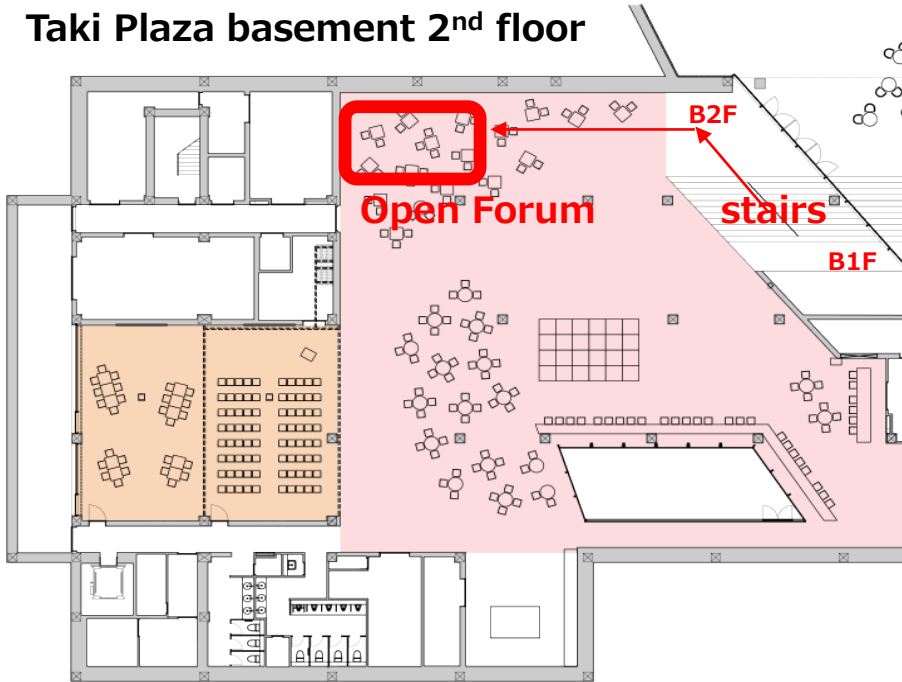

Taki Plaza basement 2nd floor

Want to speak up?

Join the **OPEN FORUM** at Tokyo Tech

Open Forum is a casual opportunity to come together and discuss issues that matter to us. Each time, a student or other member of the community speaks for about 8 minutes on any topic of their choice. PowerPoint slides are welcome but not essential. After the presentation, participants ask questions and discuss the focus for the day. All members of the Tokyo Tech community can join. Please bring your own lunch!