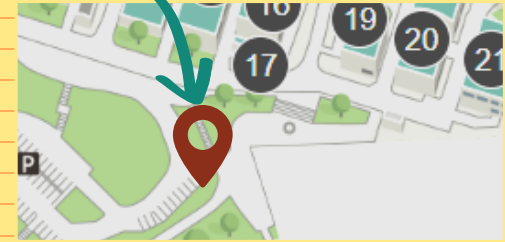

English

CAMPUS TOUR

guided
by Peer Life Coach Students!

Ookayama Campus
10/2 12:25~
Suzukakedai Campus
10/4 12:25~

Let's take a walk around the
Ookayama campus and
learn about the places!!

WHERE TO MEET

Ookayama : Taki Plaza B1F
Global Lounge

Suzukakedai : In front of R2
Bldg.

TOUR TIME
12:30~13:30

Ookayama

Taki Plaza, Main Bldg., West
Bldg. 1, Library, etc.

Suzukakedai

Library, J2 Bldg., G-Area,
Suzukake Hall, etc.

YOU CAN ASK
SENIOR STUDENTS
ABOUT
CAMPUS LIFE