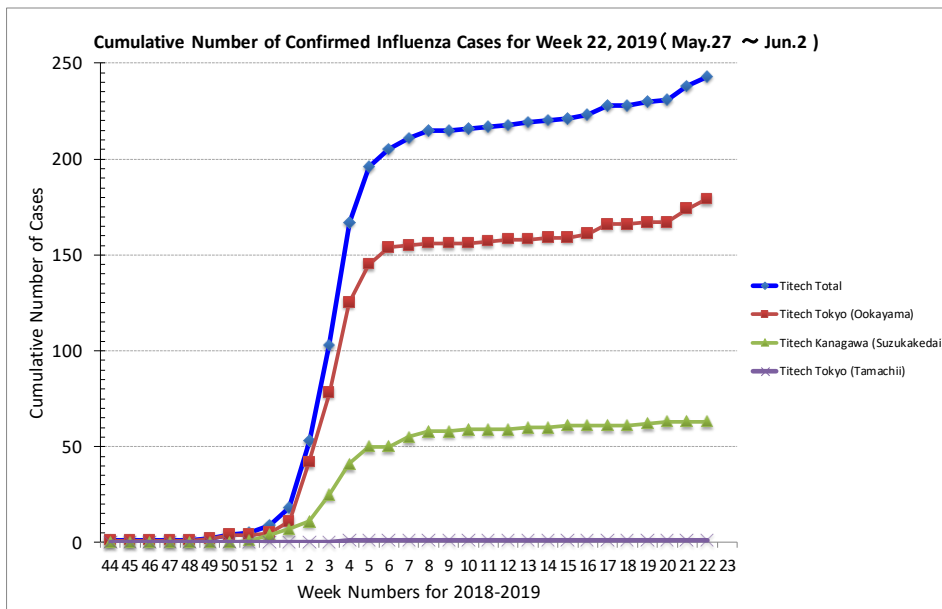

# Flu Trend in Tokyo Tech

The number of the week reported is based on the weekly numbers used at the National Institute of Infectious Diseases. See the calendar below for reference:

## 週対応表 2019年

4月	14	1	2	3	4	5	6	7
	15	8	9	10	11	12	13	14
	16	15	16	17	18	19	20	21
	17	22	23	24	25	26	27	28
	18	29	30	1	2	3	4	5
5月	19	6	7	8	9	10	11	12
	20	13	14	15	16	17	18	19
	21	20	21	22	23	24	25	26
	22	27	28	29	30	31	1	2
6月	23	3	4	5	6	7	8	9
	24	10	11	12	13	14	15	16
	25	17	18	19	20	21	22	23
	26	24	25	26	27	28	29	30