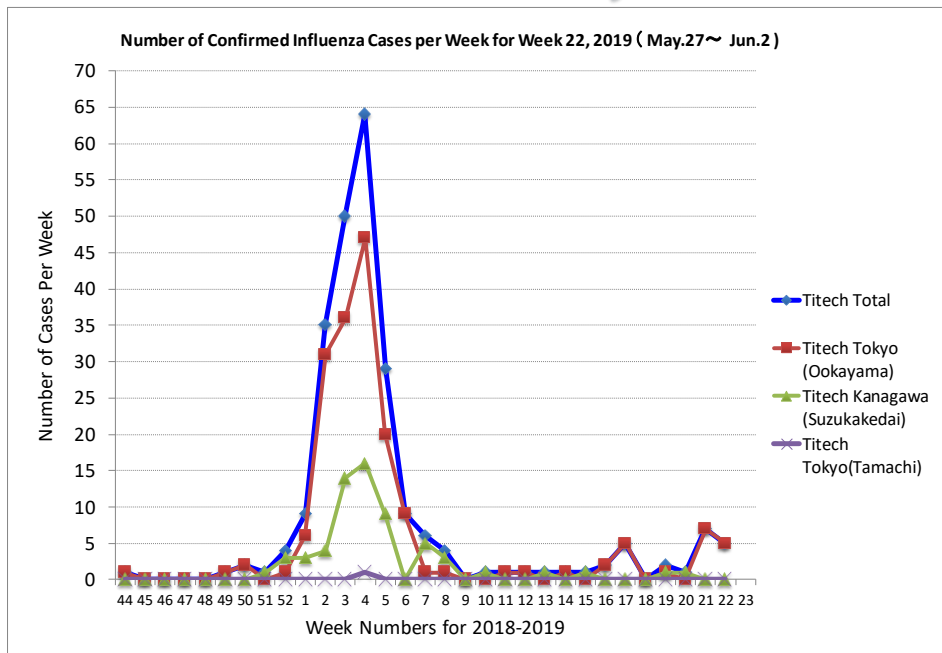

# Flu Trend in Tokyo Tech

The number of the week reported is based on the weekly numbers used at the National Institute of Infectious Diseases. See the calendar below for reference:

## 週対応表 2019年

4月	14	1	2	3	4	5	6	7
	15	8	9	10	11	12	13	14
	16	15	16	17	18	19	20	21
	17	22	23	24	25	26	27	28
	18	29	30	1	2	3	4	5
5月	19	6	7	8	9	10	11	12
	20	13	14	15	16	17	18	19
	21	20	21	22	23	24	25	26
	22	27	28	29	30	31	1	2
6月	23	3	4	5	6	7	8	9
	24	10	11	12	13	14	15	16
	25	17	18	19	20	21	22	23
	26	24	25	26	27	28	29	30